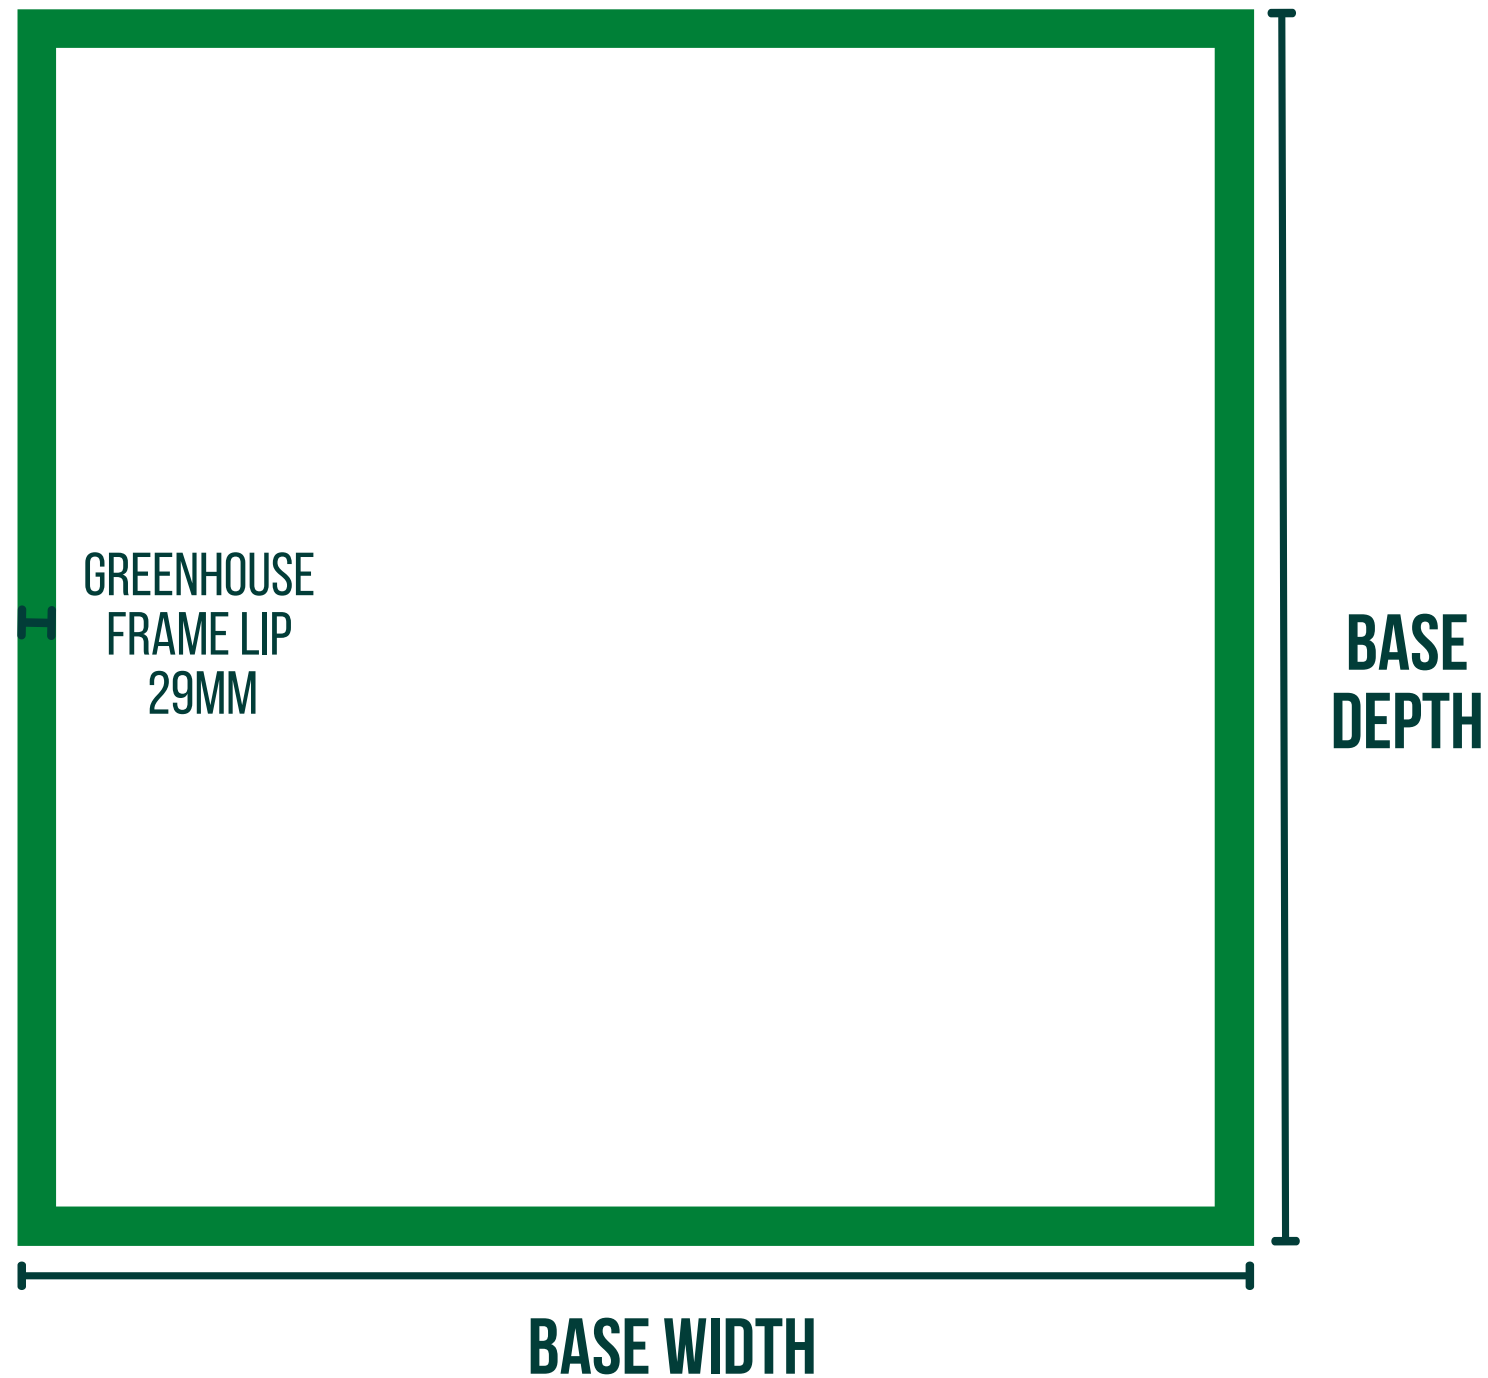

Recommended Minimum Base Area Guide

www.hallsgreenhouses.co.uk

Recommended Base Size

Halls Popular Greenhouse Range

GREENHOUSE SIZE	6FT X 4FT	6FT X 6FT	6FT X 8FT	6FT X 10FT
BASE WIDTH	1920MM	1920MM	1920MM	1920MM
BASE DEPTH	1298MM	1920MM	2542MM	3164MM

Recommended Base Size

Halls Supreme 6ft Wide Range

SIZE	6FT X 4FT	6FT X 6FT	6FT X 8FT
BASE WIDTH	1920MM	1920MM	1920MM
BASE DEPTH	1298MM	1920MM	2542MM

Recommended Base Size

Halls Supreme 8ft Wide Range

SIZE	8FT X 10FT	8FT X 12FT	8FT X 14FT
BASE WIDTH	2542MM	2542MM	2542MM
BASE DEPTH	3164MM	3786MM	4408MM

Recommended Base Size

Halls Magnum Greenhouse Range

SIZE	8FT X 10FT	8FT X 12FT	8FT X 14FT
BASE WIDTH	2560MM	2560MM	2560MM
BASE DEPTH	3182MM	3804MM	4426MM

Recommended Base Size

Halls Qube (6ft Wide) Range

SIZE	6FT X 6FT	6FT X 8FT	6FT X 10FT
BASE WIDTH	1888MM	1888MM	1888MM
BASE DEPTH	1888MM	2507MM	3126MM

Recommended Base Size

Halls Qube (8ft Wide) Range

SIZE	6FT X 6FT	6FT X 8FT	6FT X 10FT
BASE WIDTH	2510MM	2510MM	2510MM
BASE DEPTH	2510MM	3746MM	4980MM