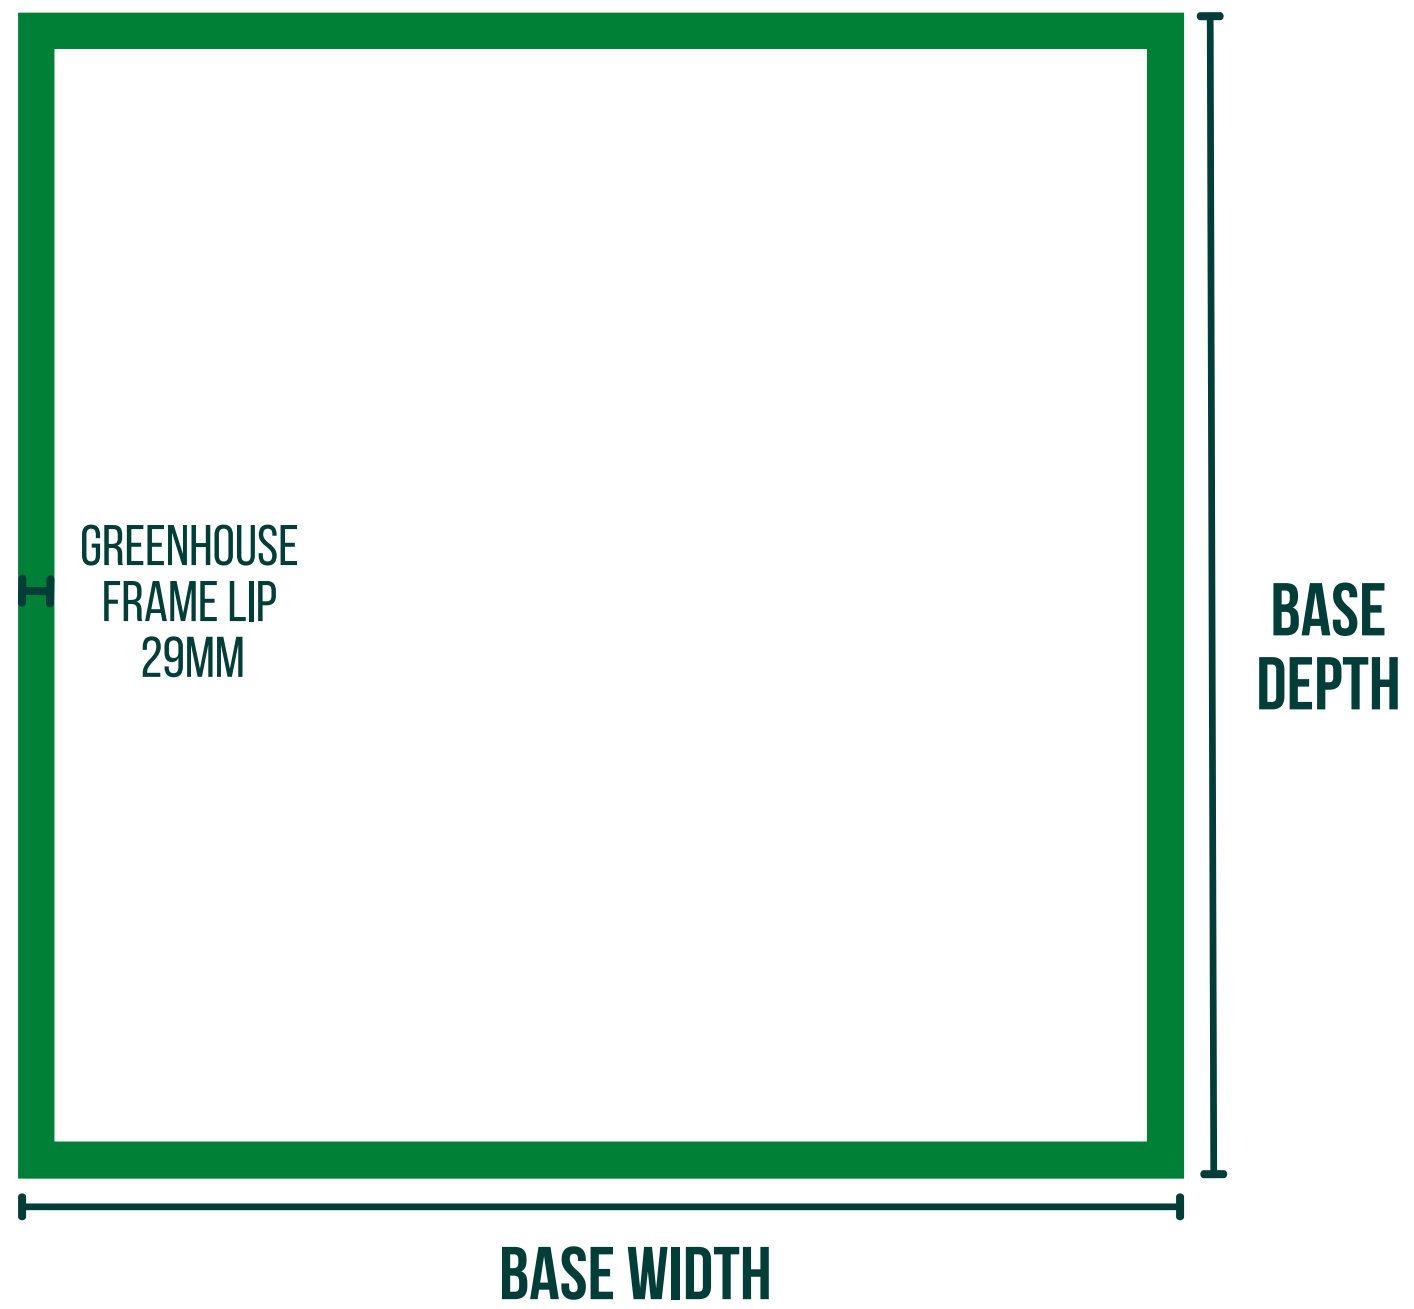

Recommended Minimum Base Area Guide

www.hallsgreenhouses.co.uk

Recommended Base Size

Halls Popular Greenhouse Range

GREENHOUSE SIZE	6FT X 4FT	6FT X 6FT	6FT X 8FT	6FT X 10FT
BASE WIDTH	1920MM	1920MM	1920MM	1920MM
BASE DEPTH	1298MM	1920MM	2542MM	3164MM

Recommended Base Size

Halls Supreme 6ft Wide Range

SIZE	6FT X 4FT	6FT X 6FT	6FT X 8FT
BASE WIDTH	1920MM	1920MM	1920MM
BASE DEPTH	1298MM	1920MM	2542MM

Recommended Base Size

Halls Supreme 8ft Wide Range

SIZE	8FT X 10FT	8FT X 12FT	8FT X 14FT
BASE WIDTH	2542MM	2542MM	2542MM
BASE DEPTH	3164MM	3786MM	4408MM

Recommended Base Size

Halls Magnum Greenhouse Range

SIZE	8FT X 10FT	8FT X 12FT	8FT X 14FT
BASE WIDTH	2560MM	2560MM	2560MM
BASE DEPTH	3182MM	3804MM	4426MM

Recommended Base Size

Halls Qube (6ft Wide) Range

SIZE	6FT X 6FT	6FT X 8FT	6FT X 10FT
BASE WIDTH	1888MM	1888MM	1888MM
BASE DEPTH	1888MM	2507MM	3126MM

Recommended Base Size

Halls Qube (8ft Wide) Range

SIZE	6FT X 6FT	6FT X 8FT	6FT X 10FT
BASE WIDTH	2510MM	2510MM	2510MM
BASE DEPTH	2510MM	3746MM	4980MM