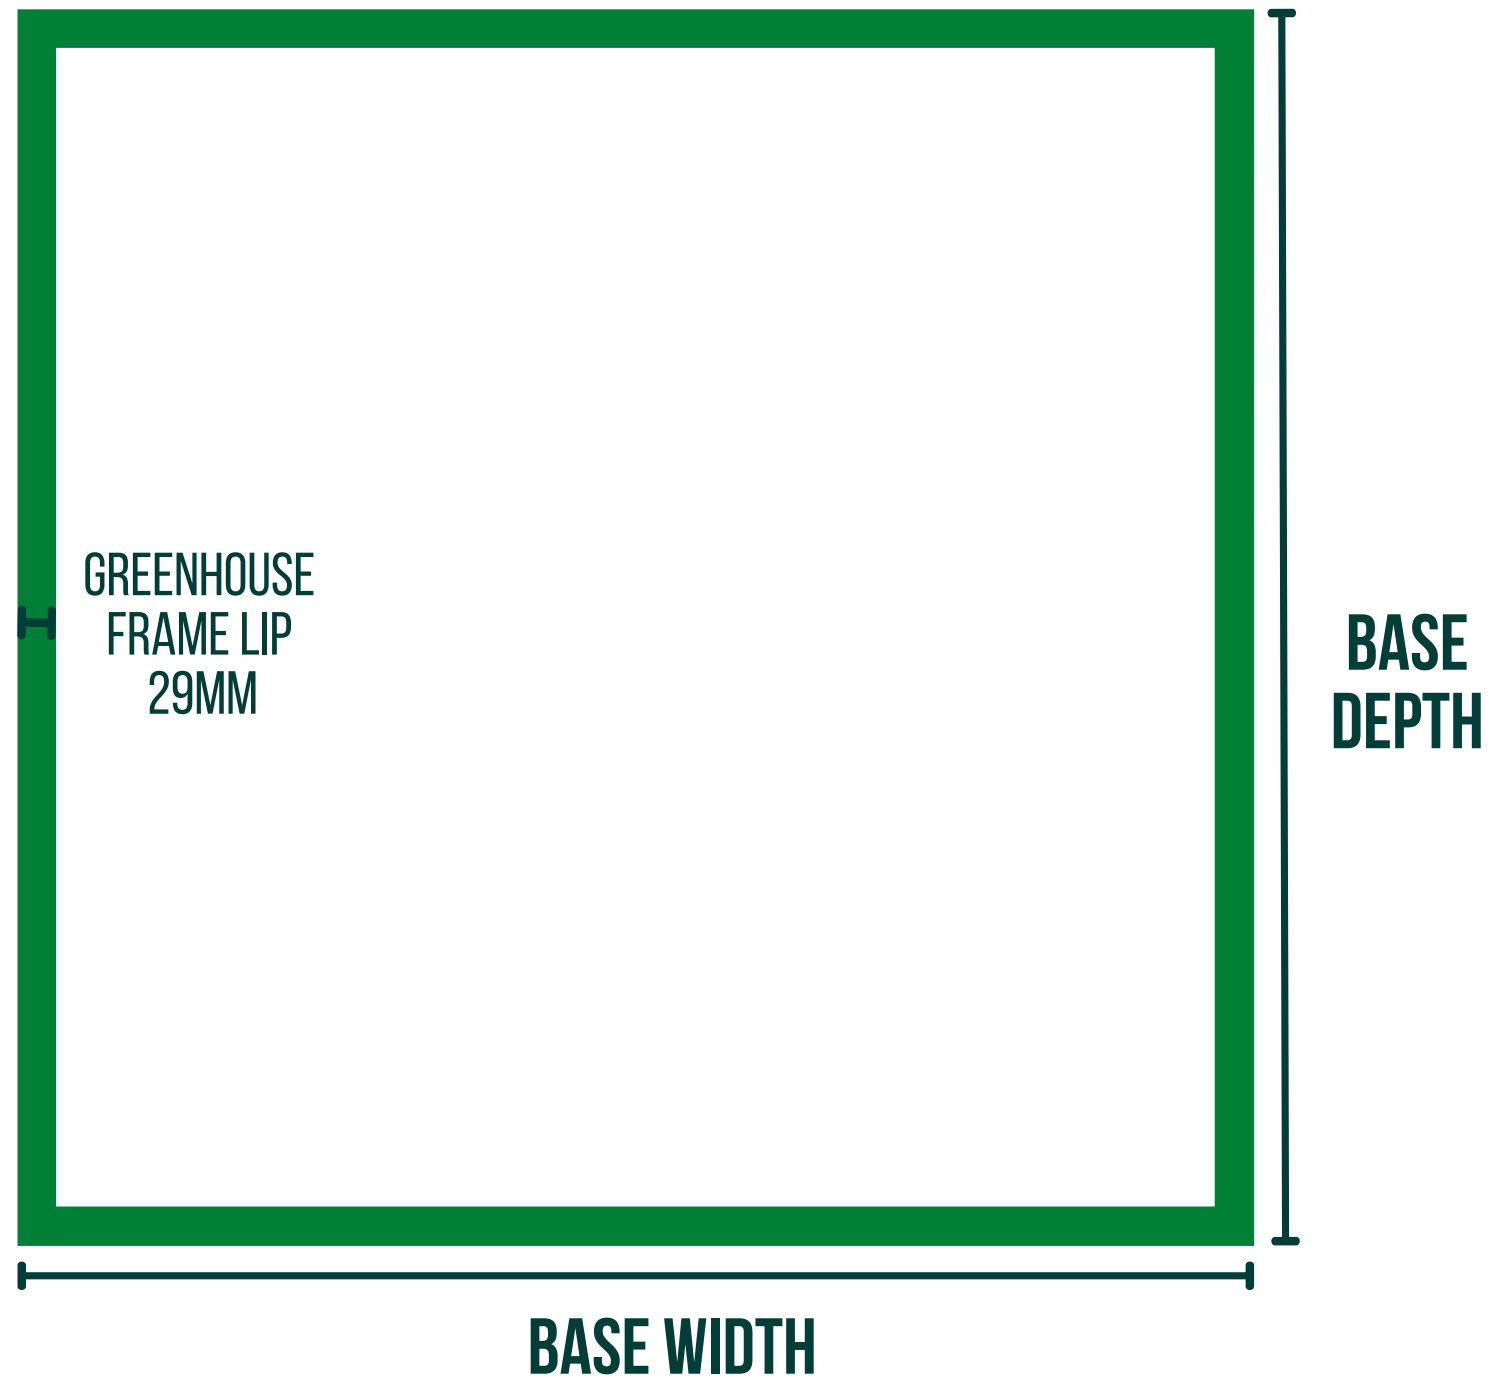

Recommended Minimum Base Area Guide

www.hallsgreenhouses.co.uk

Recommended Base Size

Halls Popular Greenhouse Range

GREENHOUSE SIZE	6FT X 4FT	6FT X 6FT	6FT X 8FT	6FT X 10FT
BASE WIDTH	1920MM	1920MM	1920MM	1920MM
BASE DEPTH	1298MM	1920MM	2542MM	3164MM

Recommended Base Size

Halls Supreme 6ft Wide Range

SIZE	6FT X 4FT	6FT X 6FT	6FT X 8FT
BASE WIDTH	1920MM	1920MM	1920MM
BASE DEPTH	1298MM	1920MM	2542MM

Recommended Base Size

Halls Supreme 8ft Wide Range

SIZE	8FT X 10FT	8FT X 12FT	8FT X 14FT
BASE WIDTH	2542MM	2542MM	2542MM
BASE DEPTH	3164MM	3786MM	4408MM

Recommended Base Size

Halls Magnum Greenhouse Range

SIZE	8FT X 10FT	8FT X 12FT	8FT X 14FT
BASE WIDTH	2560MM	2560MM	2560MM
BASE DEPTH	3182MM	3804MM	4426MM

Recommended Base Size

Halls Qube (6ft Wide) Range

SIZE	6FT X 6FT	6FT X 8FT	6FT X 10FT
BASE WIDTH	1888MM	1888MM	1888MM
BASE DEPTH	1888MM	2507MM	3126MM

Recommended Base Size

Halls Qube (8ft Wide) Range

SIZE	6FT X 6FT	6FT X 8FT	6FT X 10FT
BASE WIDTH	2510MM	2510MM	2510MM
BASE DEPTH	2510MM	3746MM	4980MM