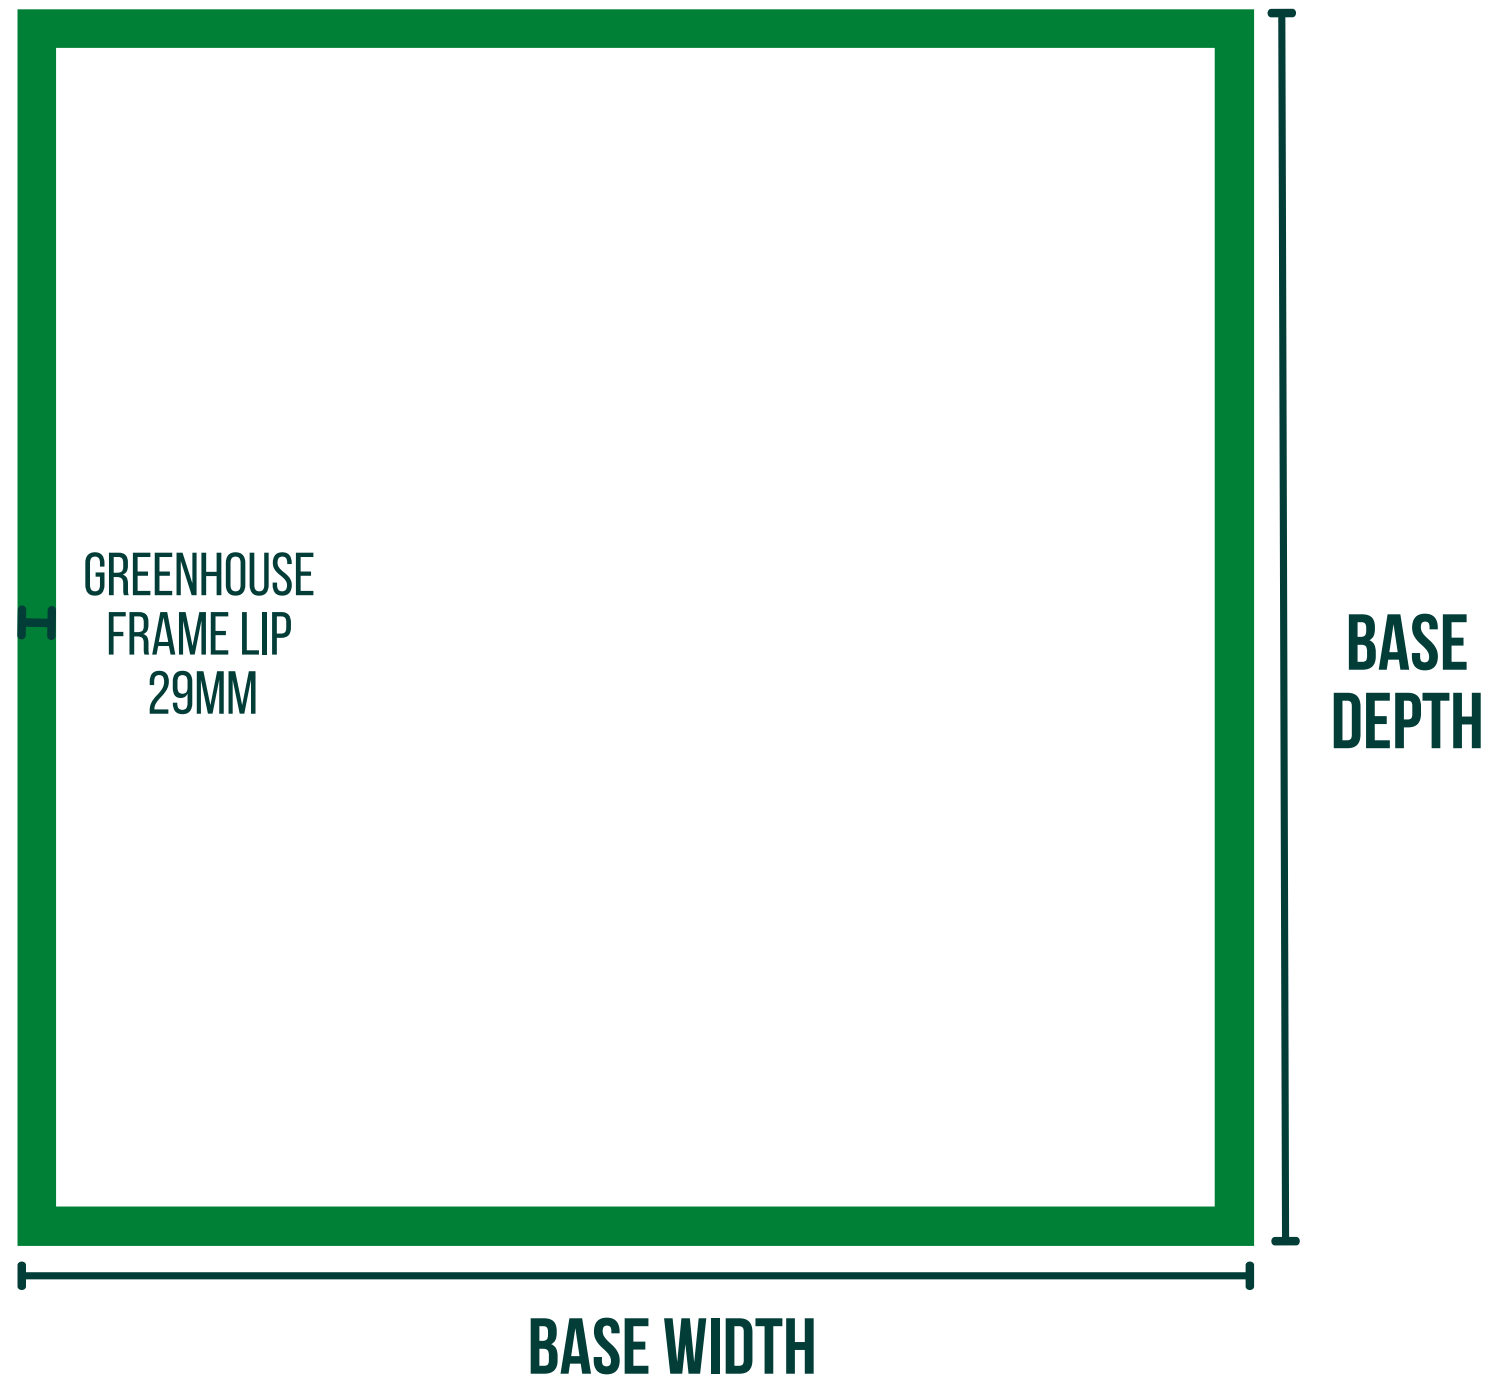

Recommended Minimum Base Area Guide

www.hallsgreenhouses.co.uk

Recommended Base Size

Halls Popular Greenhouse Range

GREENHOUSE SIZE	6FT X 4FT	6FT X 6FT	6FT X 8FT	6FT X 10FT
BASE WIDTH	1920MM	1920MM	1920MM	1920MM
BASE DEPTH	1298MM	1920MM	2542MM	3164MM

Recommended Base Size

Halls Supreme 6ft Wide Range

SIZE	6FT X 4FT	6FT X 6FT	6FT X 8FT
BASE WIDTH	1920MM	1920MM	1920MM
BASE DEPTH	1298MM	1920MM	2542MM

Recommended Base Size

Halls Supreme 8ft Wide Range

SIZE	8FT X 10FT	8FT X 12FT	8FT X 14FT
BASE WIDTH	2542MM	2542MM	2542MM
BASE DEPTH	3164MM	3786MM	4408MM

Recommended Base Size

Halls Magnum Greenhouse Range

SIZE	8FT X 10FT	8FT X 12FT	8FT X 14FT
BASE WIDTH	2560MM	2560MM	2560MM
BASE DEPTH	3182MM	3804MM	4426MM

Recommended Base Size

Halls Qube (6ft Wide) Range

SIZE	6FT X 6FT	6FT X 8FT	6FT X 10FT
BASE WIDTH	1888MM	1888MM	1888MM
BASE DEPTH	1888MM	2507MM	3126MM

Recommended Base Size

Halls Qube (8ft Wide) Range

SIZE	6FT X 6FT	6FT X 8FT	6FT X 10FT
BASE WIDTH	2510MM	2510MM	2510MM
BASE DEPTH	2510MM	3746MM	4980MM