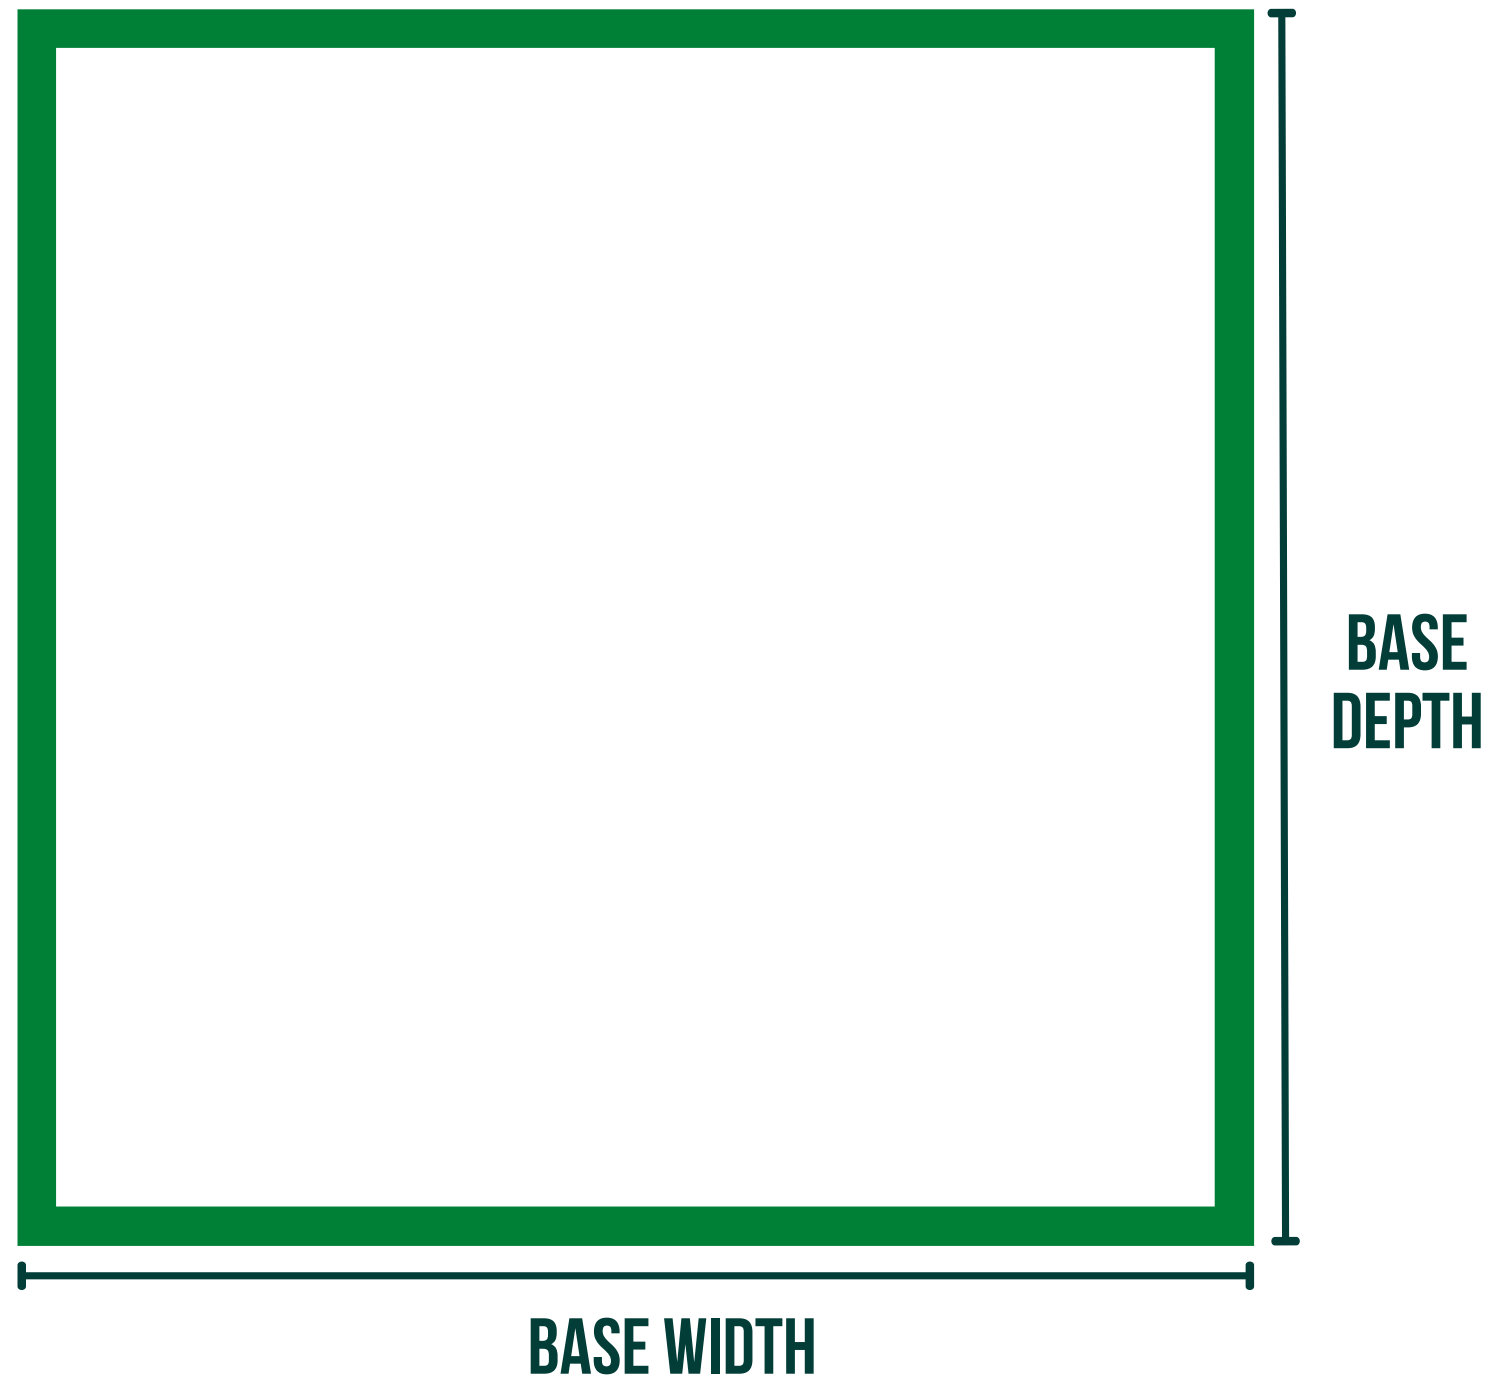

Recommended Minimum Base Area Guide

www.hallsgreenhouses.co.uk

Recommended Base Size

Halls Popular Greenhouse Range

GREENHOUSE SIZE	6FT X 4FT	6FT X 6FT	6FT X 8FT	6FT X 10FT
BASE WIDTH	1920MM	1920MM	1920MM	1920MM
BASE DEPTH	1298MM	1920MM	2542MM	3164MM

Recommended Base Size

Halls Supreme 6ft Wide Range

SIZE	6FT X 4FT	6FT X 6FT	6FT X 8FT
BASE WIDTH	1920MM	1920MM	1920MM
BASE DEPTH	1298MM	1920MM	2542MM

Recommended Base Size

Halls Supreme 8ft Wide Range

SIZE	8FT X 10FT	8FT X 12FT	8FT X 14FT
BASE WIDTH	2542MM	2542MM	2542MM
BASE DEPTH	3164MM	3786MM	4408MM

Recommended Base Size

Halls Magnum Greenhouse Range

SIZE	8FT X 10FT	8FT X 12FT	8FT X 14FT
BASE WIDTH	2560MM	2560MM	2560MM
BASE DEPTH	3182MM	3804MM	4426MM

Recommended Base Size

Halls Qube (6ft Wide) Range

SIZE	6FT X 6FT	6FT X 8FT	6FT X 10FT
BASE WIDTH	1888MM	1888MM	1888MM
BASE DEPTH	1888MM	2507MM	3126MM

Recommended Base Size

Halls Qube (8ft Wide) Range

SIZE	6FT X 6FT	6FT X 8FT	6FT X 10FT
BASE WIDTH	2510MM	2510MM	2510MM
BASE DEPTH	2510MM	3746MM	4980MM