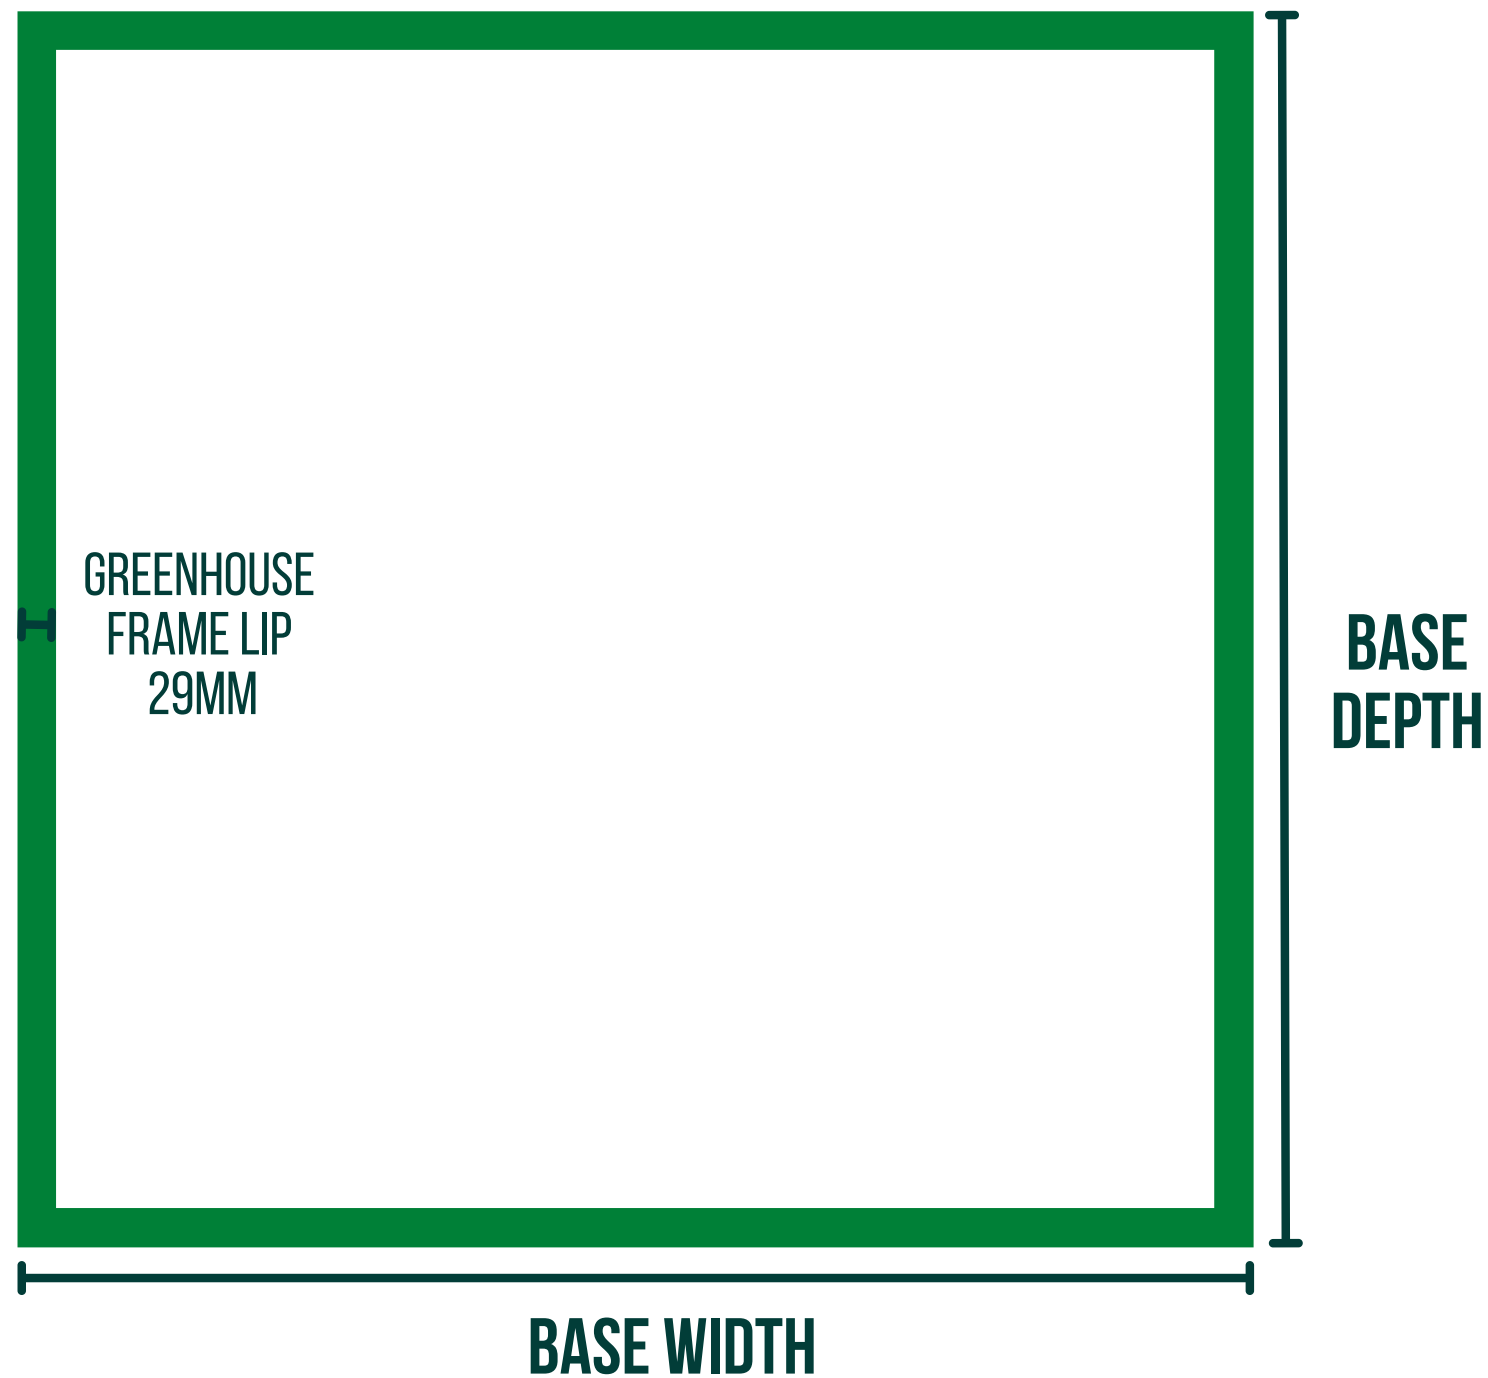

Your actual base area, however, should be slightly larger than the greenhouse base size.

This is to take into account space for any anchor bolts, spikes, angle brackets, and any other way of securing the greenhouse to the ground.

Greenhouse Base Size

Halls Popular Greenhouse Range

GREENHOUSE SIZE	6FT X 4FT	6FT X 6FT	6FT X 8FT	6FT X 10FT
BASE WIDTH	1920MM	1920MM	1920MM	1920MM
BASE DEPTH	1298MM	1920MM	2542MM	3164MM

Greenhouse Base Size

Halls Supreme 6ft Wide Range

SIZE	6FT X 4FT	6FT X 6FT	6FT X 8FT
BASE WIDTH	1920MM	1920MM	1920MM
BASE DEPTH	1298MM	1920MM	2542MM

Greenhouse Base Size

Halls Supreme 8ft Wide Range

SIZE	8FT X 10FT	8FT X 12FT	8FT X 14FT
BASE WIDTH	2542MM	2542MM	2542MM
BASE DEPTH	3164MM	3786MM	4408MM

Greenhouse Base Size

Halls Magnum Greenhouse Range

SIZE	8FT X 10FT	8FT X 12FT	8FT X 14FT
BASE WIDTH	2560MM	2560MM	2560MM
BASE DEPTH	3182MM	3804MM	4426MM

Greenhouse Base Size

Halls Qube (6ft Wide) Range

SIZE	6FT X 6FT	6FT X 8FT	6FT X 10FT
BASE WIDTH	1888MM	1888MM	1888MM
BASE DEPTH	1888MM	2507MM	3126MM