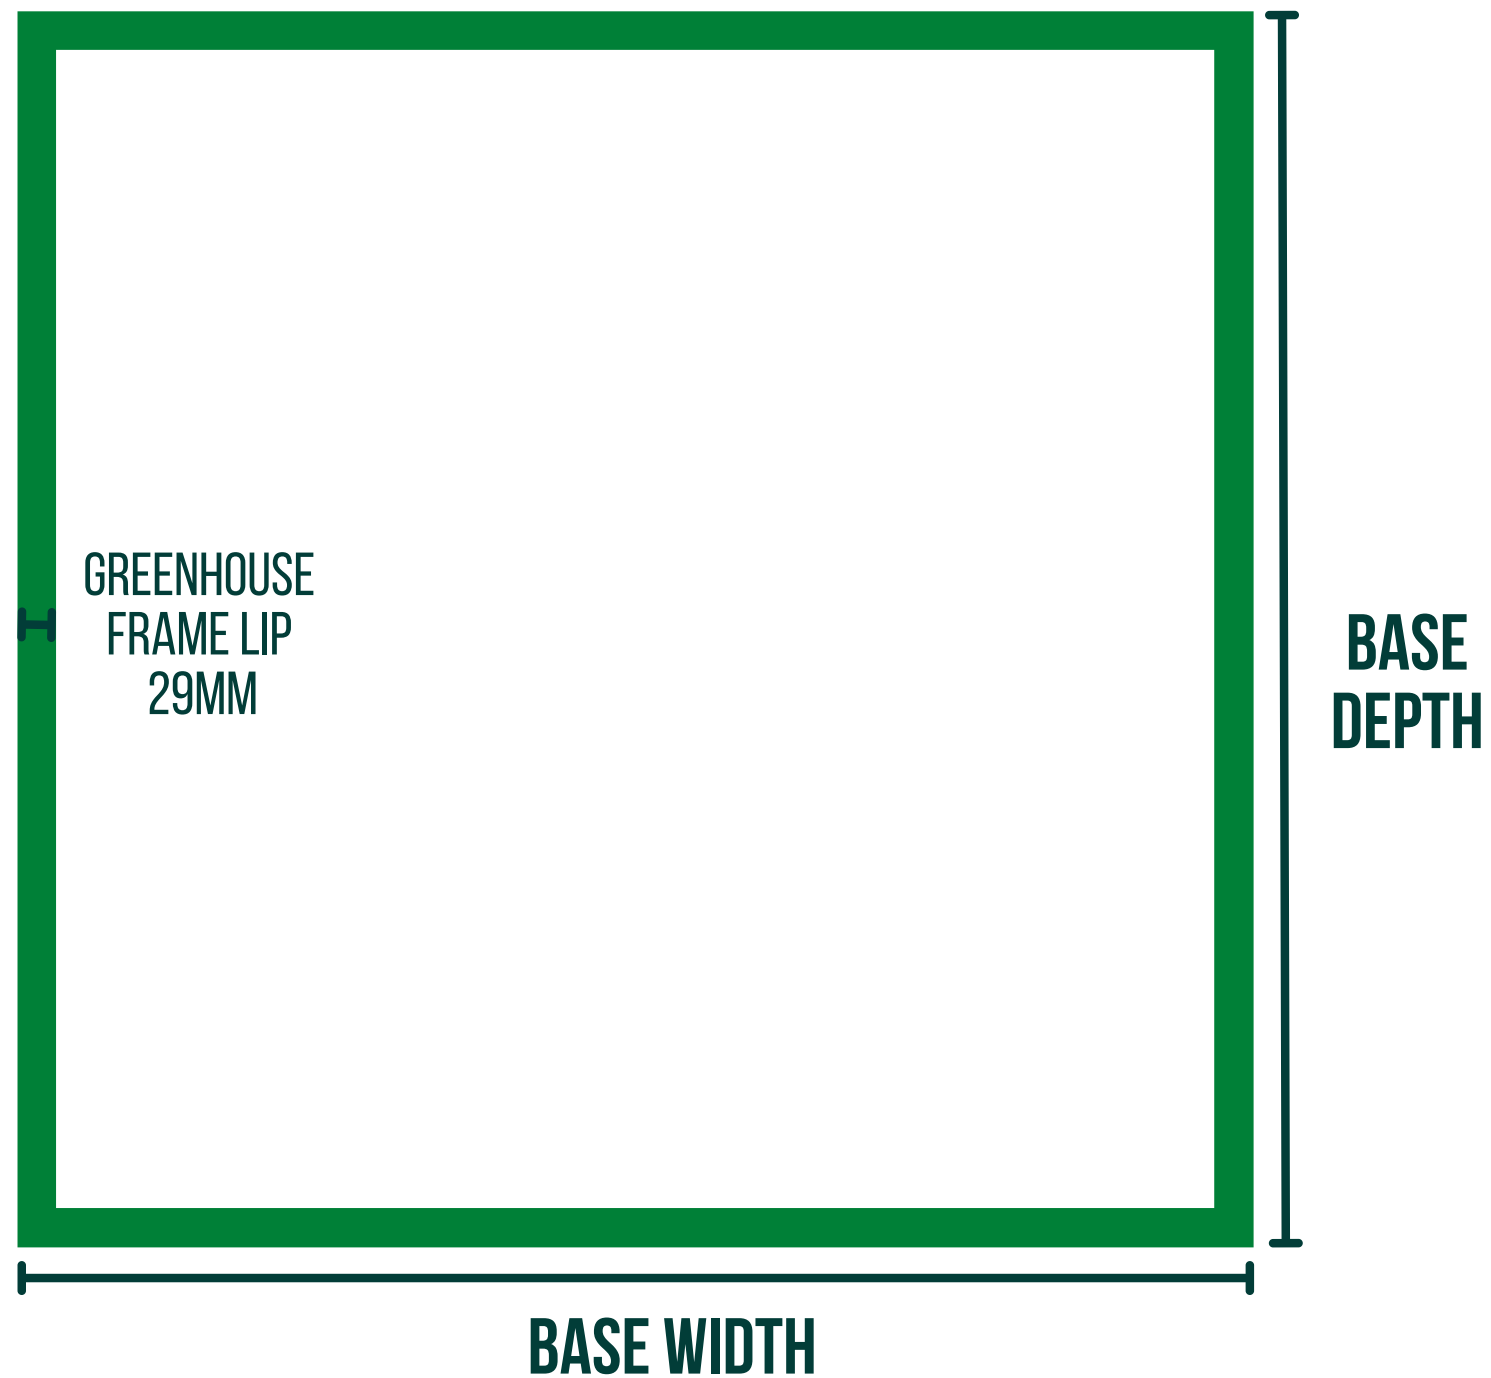

Your actual base area, however, should be slightly larger than the greenhouse base size.

This is to take into account space for any anchor bolts, spikes, angle brackets, and any other way of securing the greenhouse to the ground.

Greenhouse Base Size

Halls Popular Greenhouse Range

GREENHOUSE SIZE	6FT X 4FT	6FT X 6FT	6FT X 8FT	6FT X 10FT
BASE WIDTH	1920MM	1920MM	1920MM	1920MM
BASE DEPTH	1298MM	1920MM	2542MM	3164MM

Greenhouse Base Size

Halls Supreme 6ft Wide Range

SIZE	6FT X 4FT	6FT X 6FT	6FT X 8FT
BASE WIDTH	1920MM	1920MM	1920MM
BASE DEPTH	1298MM	1920MM	2542MM

Greenhouse Base Size

Halls Supreme 8ft Wide Range

SIZE	8FT X 10FT	8FT X 12FT	8FT X 14FT
BASE WIDTH	2542MM	2542MM	2542MM
BASE DEPTH	3164MM	3786MM	4408MM

Greenhouse Base Size

Halls Magnum Greenhouse Range

SIZE	8FT X 10FT	8FT X 12FT	8FT X 14FT
BASE WIDTH	2560MM	2560MM	2560MM
BASE DEPTH	3182MM	3804MM	4426MM

Greenhouse Base Size

Halls Qube (6ft Wide) Range

SIZE	6FT X 6FT	6FT X 8FT	6FT X 10FT
BASE WIDTH	1888MM	1888MM	1888MM
BASE DEPTH	1888MM	2507MM	3126MM