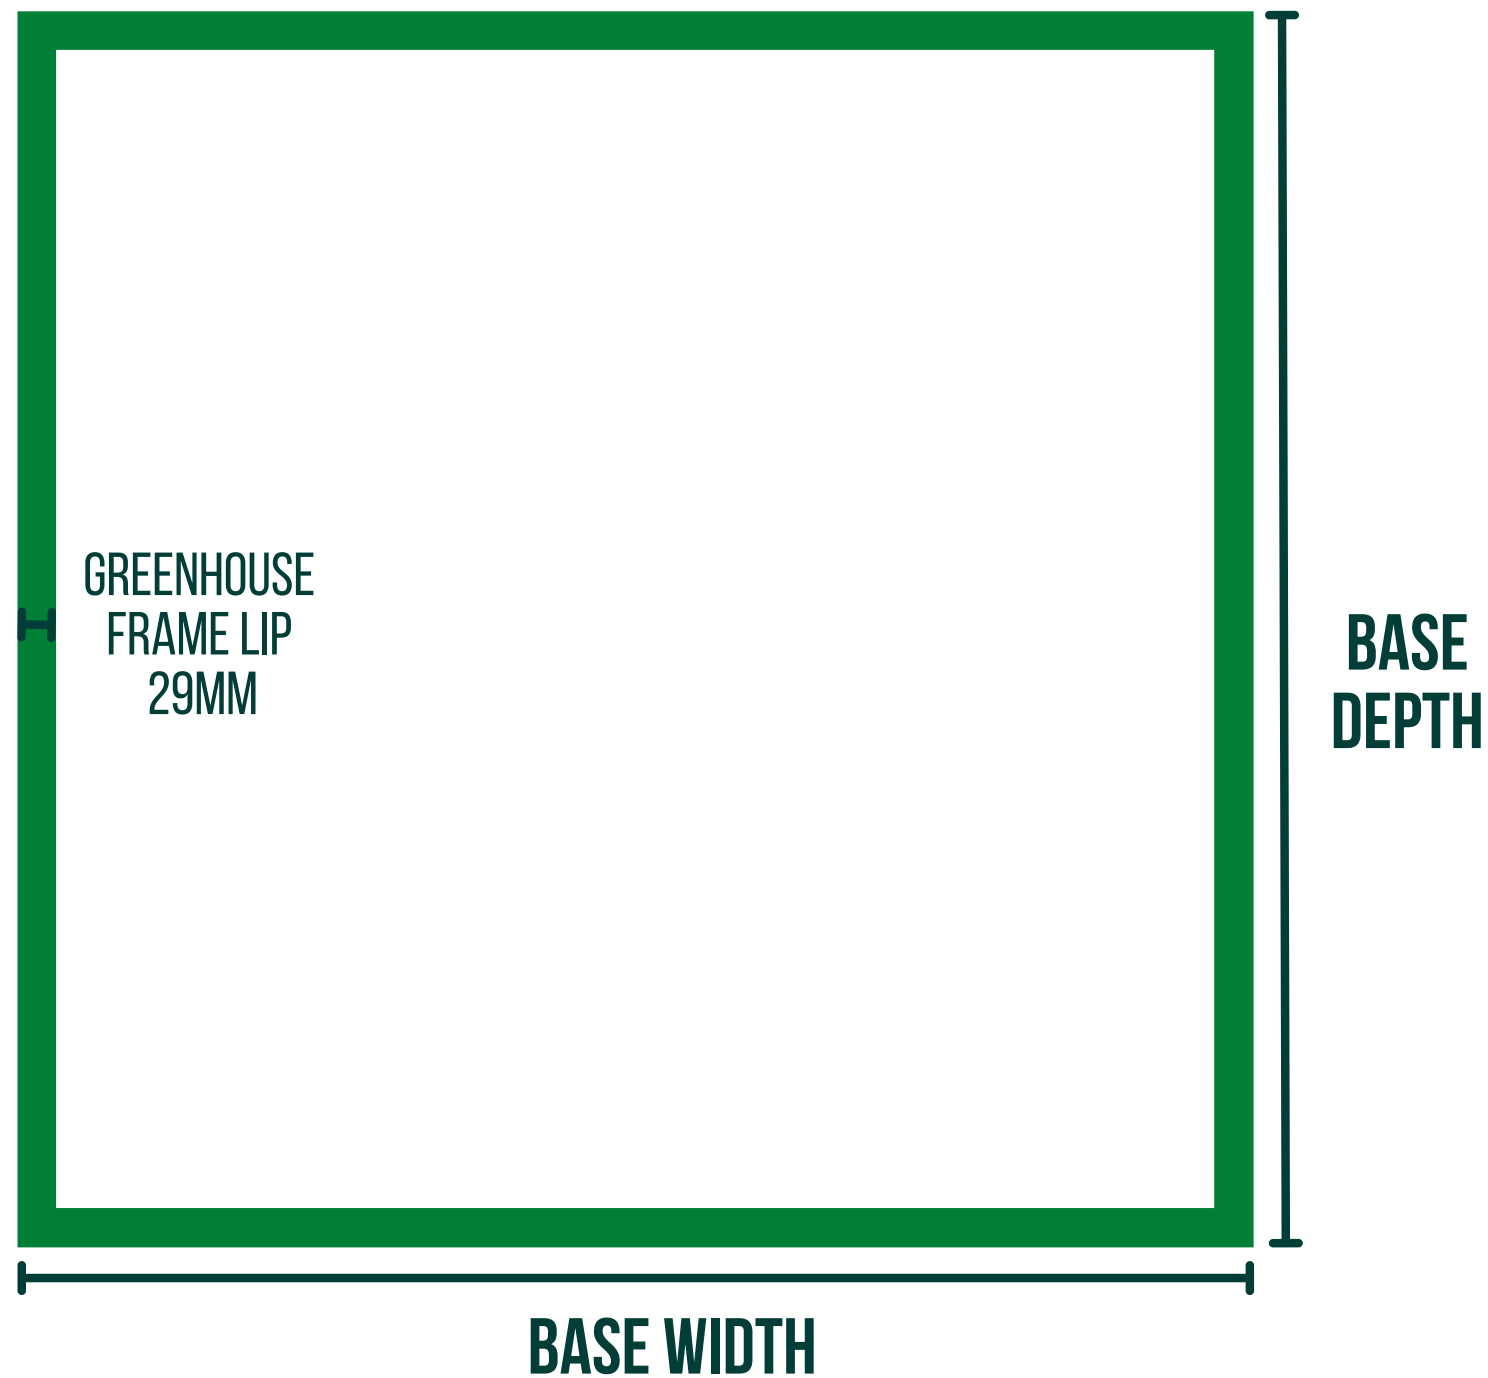

Your actual base area, however, should be slightly larger than the greenhouse base size.

This is to take into account space for any anchor bolts, spikes, angle brackets, and any other way of securing the greenhouse to the ground.

Greenhouse Base Size

Halls Popular Greenhouse Range

GREENHOUSE SIZE	6FT X 4FT	6FT X 6FT	6FT X 8FT	6FT X 10FT
BASE WIDTH	1920MM	1920MM	1920MM	1920MM
BASE DEPTH	1298MM	1920MM	2542MM	3164MM

Greenhouse Base Size

Halls Supreme 6ft Wide Range

SIZE	6FT X 4FT	6FT X 6FT	6FT X 8FT
BASE WIDTH	1920MM	1920MM	1920MM
BASE DEPTH	1298MM	1920MM	2542MM

Greenhouse Base Size

Halls Supreme 8ft Wide Range

SIZE	8FT X 10FT	8FT X 12FT	8FT X 14FT
BASE WIDTH	2542MM	2542MM	2542MM
BASE DEPTH	3164MM	3786MM	4408MM

Greenhouse Base Size

Halls Magnum Greenhouse Range

SIZE	8FT X 10FT	8FT X 12FT	8FT X 14FT
BASE WIDTH	2560MM	2560MM	2560MM
BASE DEPTH	3182MM	3804MM	4426MM

Greenhouse Base Size

Halls Qube (6ft Wide) Range

SIZE	6FT X 6FT	6FT X 8FT	6FT X 10FT
BASE WIDTH	1888MM	1888MM	1888MM
BASE DEPTH	1888MM	2507MM	3126MM