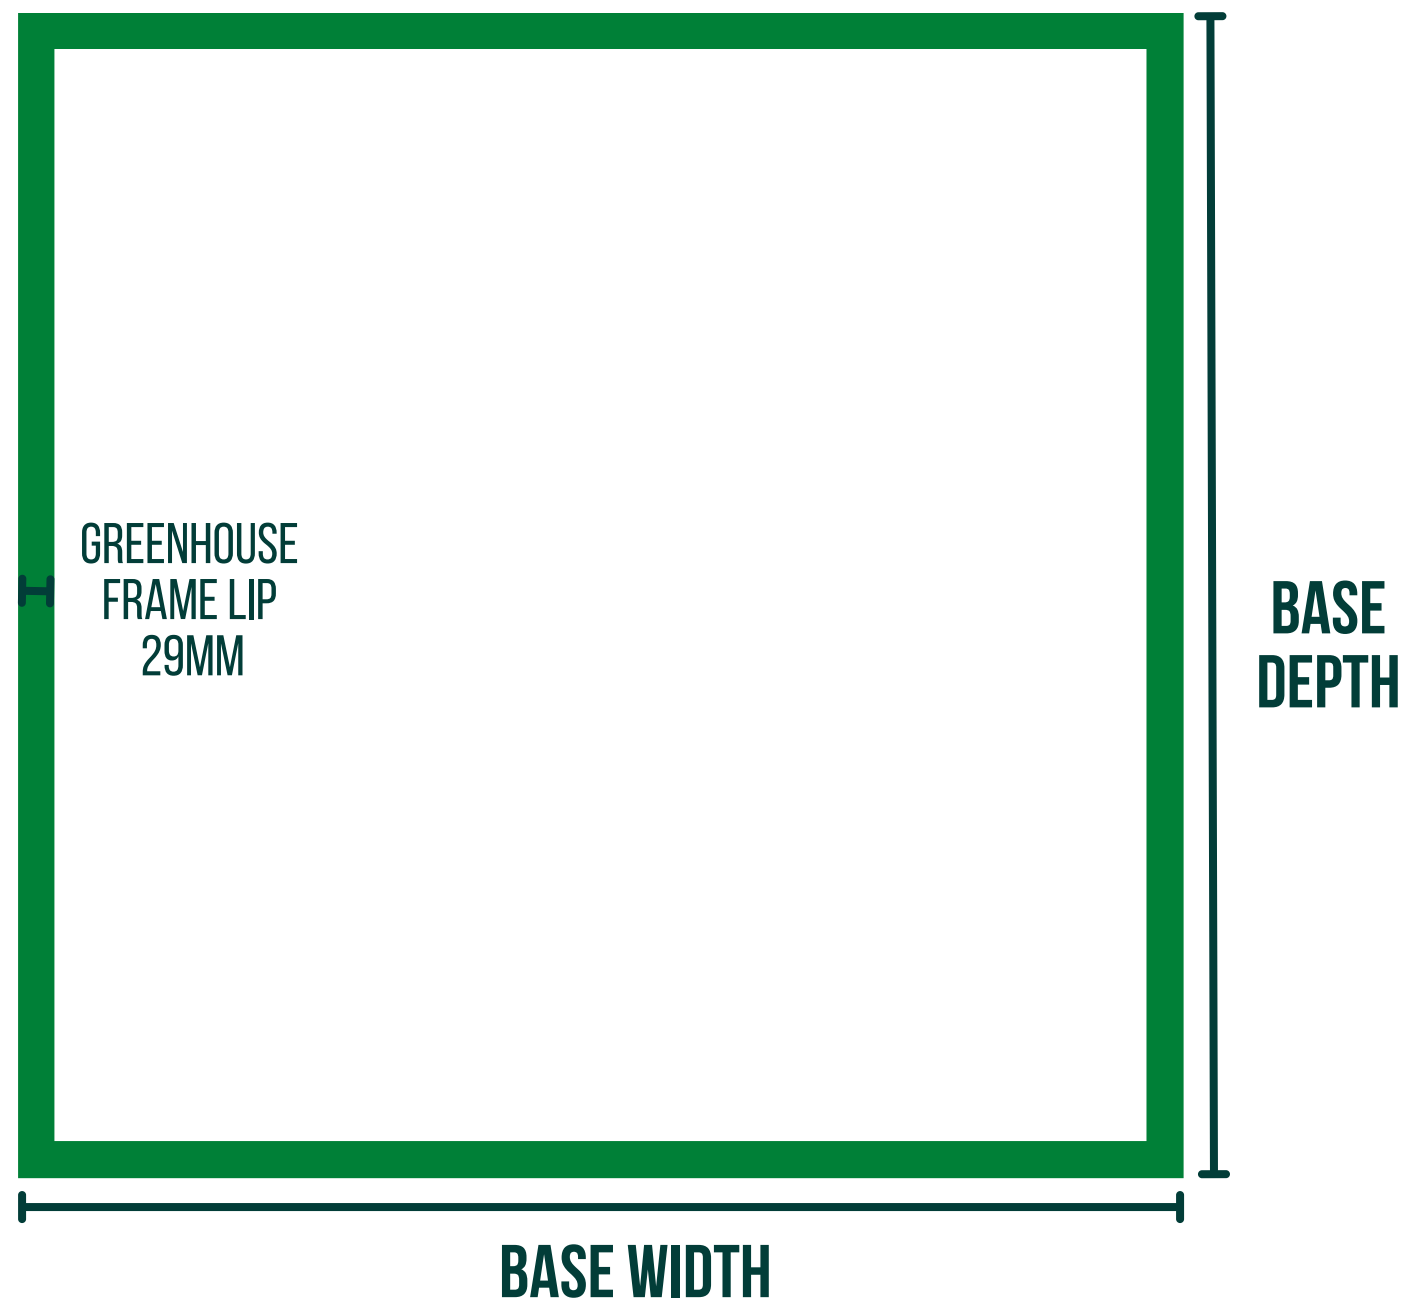

Recommended Minimum Base Area Guide

Popular, Supreme, Magnum & Qube Edition

www.hallsgreenhouses.co.uk

About Recommended Base Area Sizes

The following dimensions are the physical size measurements for the base plinth of each greenhouse. These measurements act as the minimum area required to cater for the base of the greenhouse being in contact with the ground.

Your actual base area, however, should be slightly larger than the greenhouse base size.

This is to take into account space for any anchor bolts, spikes, angle brackets, and any other way of securing the greenhouse to the ground.

Greenhouse Base Size

Halls Popular Greenhouse Range

GREENHOUSE SIZE	6FT X 4FT	6FT X 6FT	6FT X 8FT	6FT X 10FT
BASE WIDTH	1920MM	1920MM	1920MM	1920MM
BASE DEPTH	1298MM	1920MM	2542MM	3164MM

Greenhouse Base Size

Halls Supreme 6ft Wide Range

SIZE	6FT X 4FT	6FT X 6FT	6FT X 8FT
BASE WIDTH	1920MM	1920MM	1920MM
BASE DEPTH	1298MM	1920MM	2542MM

Greenhouse Base Size

Halls Supreme 8ft Wide Range

SIZE	8FT X 10FT	8FT X 12FT	8FT X 14FT
BASE WIDTH	2542MM	2542MM	2542MM
BASE DEPTH	3164MM	3786MM	4408MM